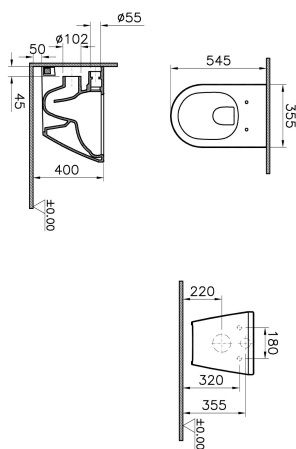

Name	Integra Vaso Sospeso Rim
Collection	Integra
Colore	Bianco
Designer	VitrA Design Team
Formato	54 cm

Product Code: 7041B003-0075

Description

Senza Funzione Bidet, 54Cm, Bianco

VitrA reserves the right to make changes in products and technical details without prior notice.

All drawings contain the necessary measurements which are subject to standard tolerances. For exact measurements, in particular for customized installation scenarios, it can only be taken from the finished ceramic product.

Name	Integra Bidet Sospeso
Collection	Integra
Colore	Bianco
Designer	VitrA Design Team
Opzioni foro rubinetteria	1 foro per rubinetto

Product Code: 7042B003-0288

Description

Foro Rubinetto, Senza Troppo Pieno, Bianco

VitrA reserves the right to make changes in products and technical details without prior notice.

All drawings contain the necessary measurements which are subject to standard tolerances. For exact measurements, in particular for customized installation scenarios, it can only be taken from the finished ceramic product.